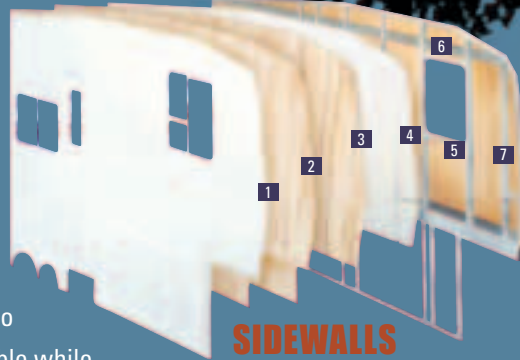

RAPTOR

CONSTRUCTION

Welded 2-inch aluminum framing is at the heart of Raptor's 5-layer sidewall construction, engineered to make your Raptor strong and durable while creating an SUT that is easier to tow. Raptor's structural integrity assures you of strength, superior insulation, and durability for many years to come.

SIDEWALLS

1. Gel-Coated Filon Fiberglass
2. 1/8" Luan Wood Backer
3. Second Layer 1/8" Luan Wood Backer with Staggered Seams
4. Solid Block EPS (Expanded Polystyrene) Insulation
5. Radius Window Corner Blocks
6. Metal Backing Strips (EGS –Electro-Galvanized Sheet)
7. 2" Welded Aluminum Sidewall Studs

INSULATION FACTORS

Walls – R-9
Roof – R-10
Floor – R-17

All R factors are estimated from composite ratings

	3018	3110TT	298MP	299MP	3600RL	3612DS	3712TS	3814SS	3924SS
Shipping Weight	8445	9190	TBD	10010	TBD	11615	12415	11525	11540
Carrying Capacity	4555	3810	TBD	4435	TBD	3885	3085	3975	3960
Hitch*	1200	1360	TBD	2445	TBD	2870	2920	2760	2635
Exterior Length	33' 7"	34' 9"	TBD	33'	TBD	37' 7"	39' 1"	39' 7"	38' 7"
Exterior Width	8' 6"	8' 6"	TBD	8' 6"	TBD	8' 6"	8' 6"	8' 6"	8' 6"
Ext Height	12' 1"	12' 1"	TBD	13' 4"	TBD	13' 3"	13' 5"	13' 5"	13' 5"
Fresh Water	112	112	TBD	112	TBD	112	112	112	112
Waste Water	28	28	TBD	43	TBD	39	39	43	43
Grey Water	39	86	TBD	86	TBD	67	67	71	71
LPG Capacity	60	60	TBD	60	TBD	60	60	60	60
Tire Size	225/ 75R15D	225/ 75R15D	TBD	235/ 80R16E	TBD	225/ 75R15D	225/ 75R15D	225/ 75R15D	225/ 75R15D

* Weights reflect a fully equipped coach.

Your **RAPTOR** Dealer:

KEY PERFORMANCE

A KEYSTONE RV COMPANY
www.keyperformance-raptor.com

Member
RVIA
RECREATION VEHICLE
INDUSTRY ASSOCIATION

Go RVing
Life's A Trip™

Keystone RV Company

2642 Hackberry Drive
Goshen, Indiana 46526
(574) 535-2100