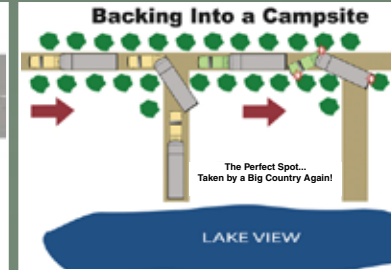

Heartland's improved turning radius design provides up to 30% increased turning capabilities for today's popular short-bed (6'), extended-cab trucks – without the need for an expensive slider hitch! Enjoy the added convenience and safety of knowing you can make tight turns in traffic or at the campground.